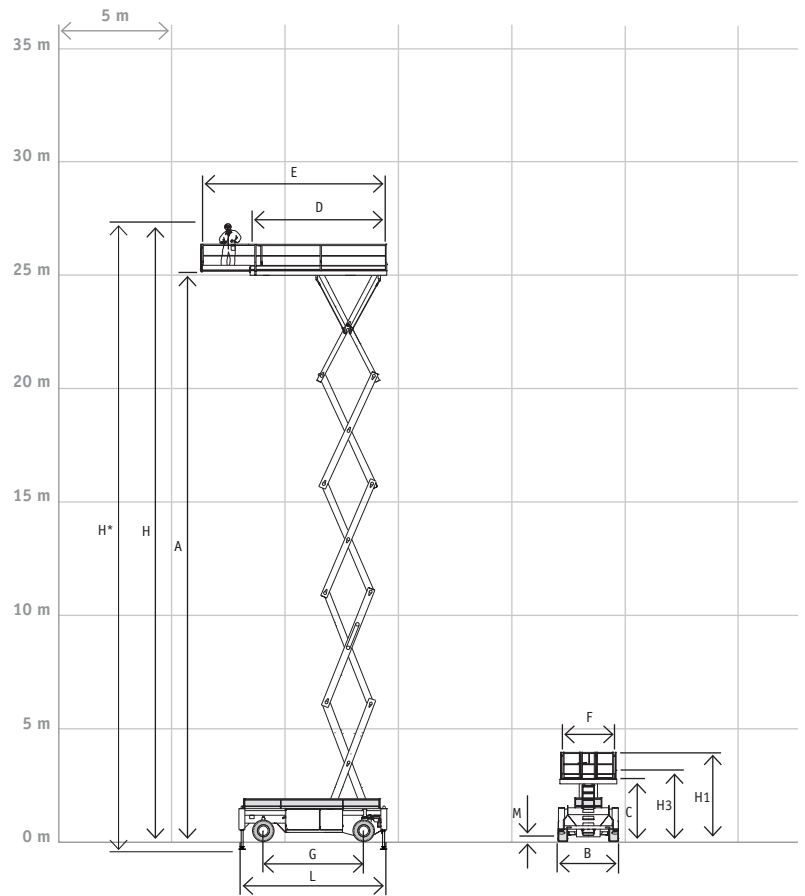

KENMERKEN / FEATURES / MARKMALE

HL-275 D25	
H (max.)	± 27.20 m
H* (max.)	± 27.50 m
A (max.)	± 25.20 m
C (min.)	2.75 m
DxF (min.)	6.15 x 2.35 m
ExF (max.)	8.25 x 2.35 m
H1	3.89 m
H3	3.13 m
LxB	6.57 x 2.50 m
G	4.50 m
M	195 mm
∅ D	± 8.18 m
 (max.)	1.000 kg (4 pers. + 680kg)
 (max.)	1.000 kg (4 pers. + 680kg)
 (sec.)	120/105 sec.
	4.2 km/h
	0.5 km/h
	15 x 19.5
 (max.)	± 30%
	Diesel 42 - 55 kW
	22.670 kg